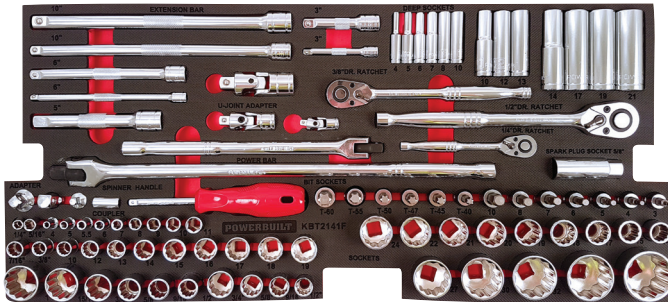

YOUR IDEAL STARTER KIT

189pc Tool Chest & Assorted Tools

TOOLS:

38pc Gearless Ratchet Driver and Bits Tray (SB0185F)

94pc Socket, Driver & Accessory Tray (KBT2141F)

31pc Plier, Hex Key & Adjustable Wrench Tray (PC5420F)

YOUR IDEAL STARTER KIT

94pc Socket, Driver & Accessory Tray

1/4" Dr (6pt) 4mm, 5mm, 5.5mm, 6mm, 7mm, 8mm, 9mm, 10mm, 11mm, 1/4", 5/16"
 (Deep 6pt) 4mm, 5mm, 6mm, 7mm, 8mm, 10mm
 3/8" Dr (12pt) 10mm, 12mm, 13mm, 14mm, 15mm, 16mm, 17mm, 18mm, 19mm, 3/8", 7/16", 1/2", 9/16", 5/8", 3/4",
 (Deep 6pt) 10mm, 12mm, 13mm
 1/2" Dr (12pt) 14mm, 15mm, 17mm, 18mm, 19mm, 20mm, 21mm, 22mm, 24mm, 27mm, 30mm, 32mm, 34mm, 36mm
 1/2", 9/16", 5/8", 3/4", 15/16", 1"
 (Deep 6pt) 14mm, 17mm, 19mm, 21mm

KBT2141F

25pc Ring and Open End Spanners and Screwdriver Tray

Ring and Open End Spanners 6mm, 8mm, 10mm, 12mm, 13mm, 14mm, 15mm, 16mm, 17mm, 18mm, 19mm 3/8", 7/16", 1/2", 9/16", 5/8", 3/4"
 Screwdrivers Phillips #1" x 3", #2" x 4", Slotted 1/8" x 3", 1/4" x 1 1/2", 1/4" x 4", 5/16" x 6"
 Pozo #2" x 4"

WC0190F

31pc Plier, Hex Key and Adjustable Wrench Tray

200mm/8" Linesman Plier, 200mm/8" Long Nose Plier,
 175mm/7" Diagonal Plier
 250mm/10" Groove Joint Plier, 250mm/10" Locking Plier
 200mm/8", 250mm/10" Adjustable Wrenches
 1/2" Dr Impact Driver, Impact Bits Phillips #2, #3, Slotted 5/16", 3/8"
 Ball End Hex Key Wrenches 1.5mm, 2mm, 2.5mm, 3mm, 4mm, 5mm, 6mm,
 8mm, 10mm, 1/16", 5/64", 3/32", 1/8", 5/32", 3/16", 1/4", 5/16", 3/8"
 PC5420F