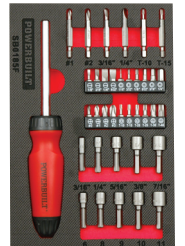

YOUR IDEAL STARTER KIT

189pc Tool Chest & Assorted Tools

TOOLS:

38pc Gearless Ratchet Driver and Bits Tray (SB0185F)

94pc Socket, Driver & Accessory Tray (KBT2141F)

31pc Plier, Hex Key & Adjustable Wrench Tray (PC5420F)

25pc Ring and Open End Spanners and Screwdriver Tray (WC0190F)

CCT009F - Red Series

STORAGE: 9 Drawer Tool Chest Red, Racing Series (RMS6153)

CCT009FBK - Black Series

STORAGE: 9 Drawer Tool Chest Black, Racing Series (RMS6171)

YOUR IDEAL STARTER KIT

94pc Socket, Driver & Accessory Tray

1/4" Dr (6pt) 4mm, 5mm, 5.5mm, 6mm, 7mm, 8mm, 9mm, 10mm, 11mm, 1/4", 5/16"
 (Deep 6pt) 4mm, 5mm, 6mm, 7mm, 8mm, 10mm
 3/8" Dr (12pt) 10mm, 12mm, 13mm, 14mm, 15mm, 16mm, 17mm, 18mm, 19mm, 3/8", 7/16", 1/2", 9/16", 5/8", 3/4",
 (Deep 6pt) 10mm, 12mm, 13mm
 1/2" Dr (12pt) 14mm, 15mm, 17mm, 18mm, 19mm, 20mm, 21mm, 22mm, 24mm, 27mm, 30mm, 32mm, 34mm, 36mm
 1/2", 9/16", 5/8", 3/4", 15/16", 1"
 (Deep 6pt) 14mm, 17mm, 19mm, 21mm

KBT2141F

25pc Ring and Open End Spanners and Screwdriver Tray

Ring and Open End Spanners 6mm, 8mm, 10mm, 12mm, 13mm, 14mm, 15mm, 16mm, 17mm, 18mm, 19mm 3/8", 7/16", 1/2", 9/16", 5/8", 3/4"
 Screwdrivers Phillips #1" x 3", #2" x 4", Slotted 1/8" x 3", 1/4" x 1 1/2", 1/4" x 4", 5/16" x 6"
 Pozo #2" x 4"