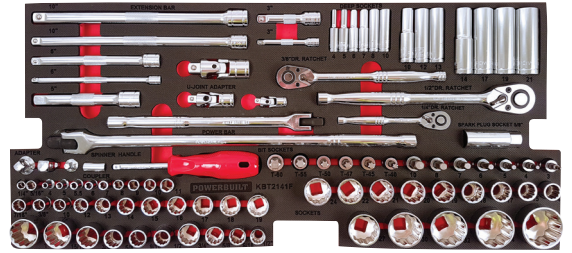

YOUR IDEAL STARTER KIT

189pc Tool Chest & Assorted Tools

TOOLS:

38pc Gearless Ratchet Driver and Bits Tray (SB0185F)

94pc Socket, Driver & Accessory Tray (KBT2141F)

31pc Plier, Hex Key & Adjustable Wrench Tray (PC5420F)

25pc Ring and Open End Spanners and Screwdriver Tray (WC0190F)

CCT009F - Red Series

STORAGE: 9 Drawer Tool Chest Red, Racing Series (RMS6153)

CCT009FBK - Black Series

STORAGE: 9 Drawer Tool Chest Black, Racing Series (RMS6171)

*Getting serious about tools?
Then this entry level selection of trade quality tools,
organised in precision cut foam trays and clearly labeled
are the best way to go.
This is a modest selection of tools to suit the kiwi enthusiast
and professional with room to add more tools over time.*

KBT2141F

25pc Ring and Open End Spanners and Screwdriver Tray

Ring and Open End Spanners 6mm, 8mm, 10mm, 12mm, 13mm, 14mm, 15mm, 16mm, 17mm, 18mm, 19mm 3/8", 7/16", 1/2", 9/16", 5/8", 3/4"
 Screwdrivers Phillips #1" x 3", #2" x 4", Slotted 1/8" x 3", 1/4" x 1 1/2", 1/4" x 4", 5/16" x 6"
 Pozo #2" x 4"