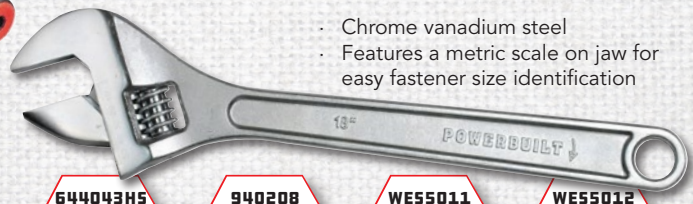

Adjustable Wrenches

- Chrome vanadium steel
- Features a metric scale on jaw for easy fastener size identification

644043H5
305MM/12"
$39.00
EA
INC GST

940208
380MM/15"
$79.00
EA
INC GST

WES5011
450MM/18"
$99.00
EA
INC GST

WES5012
610MM/24"
$149.00
EA
INC GST

RIDOF WIPES

RIDof Cleaning Wipes

RIDOF Wipes are a pre-moistened cleaning wipe, Industrial or domestic they will cut through tough grease, silicone, glue, paint and anything else you can throw at it.