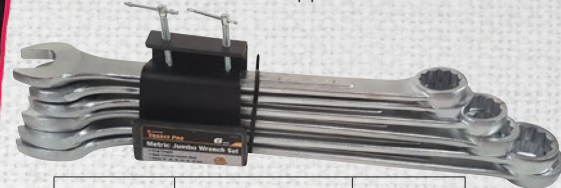

Dual pump, fast-lift technology lifts the mast to the maximum height contact point in just 8 pumps.

- Complies with ASME safety standards
- Twin pump design for fast lift to the jacking point with no load
- Heavy-duty, full steel construction with superior lifting capacity
- Universal joint release valve for smooth and easy operation
- Overload protection valve
- Lifting range: 95mm to 489mm
- Weighs: 47kg

SH0920

SPECIAL OFFER
\$179
EA
INC GST

16pc Imperial Ring and Open End Spanner Set - Raised Panel

- Heat treated, drop forged, cr-v steel, raised panel
- Features 15° offset and chamfered open end
- Boxed end offers Z-Drive to contact the flat wall of fasteners for a stronger grip
- Full canvas roll-up storage pouch
- Includes 1/4", 5/16", 3/8", 7/16", 1/2", 9/16", 5/8", 11/16", 3/4", 13/16", 7/8", 15/16", 1", 1 1/16", 1 1/8", 1 1/4"

WC7025

SPECIAL OFFER
\$159
EA
INC GST

POWERBUILT OLD SKOOL LIMITED EDITION

Jumbo Ring and Open End Spanner Sets

Meet your needs with jumbo wrenches for industrial, farm and fleet applications

| MODEL: | CAPACITY | INC GST |
|---------|---------------|----------|
| WAS3120 | 6PC - 27-38MM | \$119.00 |
| WAS3122 | 8PC - 40-47MM | \$249.00 |
| WAS3121 | 7PC - 50-63MM | \$399.00 |