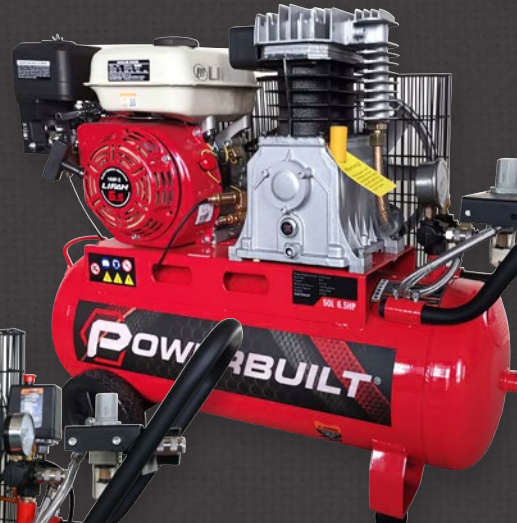

AIR COMPRESSORS		
MODEL:		INC GST
AC2420	24L 2HP	$325
AC4025	40L 2.5HP	$399
AC5025	50L 2.5HP	$849
AC10030	100L 3HP	$999
AC5065P	50L 6.5HP, Petrol Eng.	$1125

AC2420, AC4025, are all Direct driven. All other machines are Belt driven.