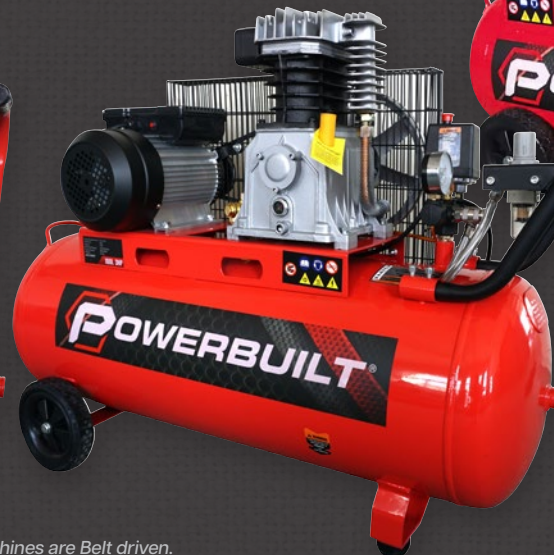

AIR COMPRESSORS		
MODEL:		INC GST
AC2420	24L 2HP	$325
AC4025	40L 2.5HP	$399
AC5025	50L 2.5HP	$849
AC10030	100L 3HP	$999
AC5065P	50L 6.5HP, Petrol Eng.	$1125

AC2420, AC4025, are all Direct driven. All other machines are Belt driven.