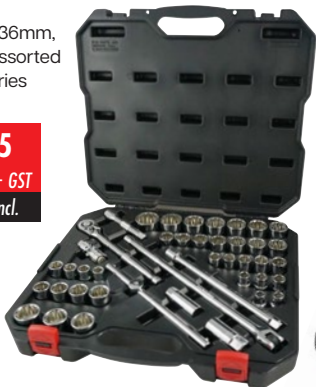

## 1/2" Dr 44pc Combination Socket Set

Sockets 10 to 36mm, 1/2" to 1 1/8", assorted drive accessories

**KBT2768**

**\$195<sup>65</sup>**  
+ GST  
\$225.00 GST Incl.

## 6 Dr Tool Chest

- Easy move, ball bearing slides on all drawers
- Heavy duty side handles
- Internal locking system
- Protective drawer liners

**RMS6167**

**\$320<sup>87</sup>**  
+ GST  
\$369.00 GST Incl.

## 3/8" Dr 33pc Metric VDE Tool Set

- Meets EN60 900 DIN/VDE safety standards
- Chrome vanadium steel
- 3/8" Dr (6pt VDE) Cr-v Sockets 8 to 19mm
- VDE Ratchet, VDE Extensions, VDE Pliers, VDE Screwdrivers, VDE Adjustable Wrench, Cable Knife, voltage Tester, Cable Covers, Electrical Tape, all packed in a roll-up pouch

## 2-In-1 Drain Pan and Tool Caddy

- Two in one, use together when changing oil to easily roll the pan about, or separately to keep your tools organised while under the car
- Oil drain pan max capacity 8 liters
- Removable mesh shelf to drain oil filters