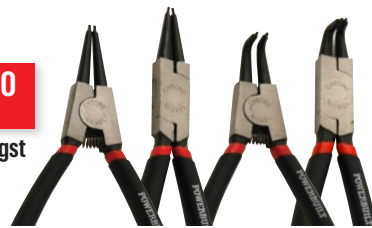

## POWERBUILT 1/2" DR 12PC MM DEEP IMPACT SOCKET SET

- Chrome moly steel, black oxide finish
- Offers Z-Drive contacting the flat walls of fasteners for stronger grip
- Packaged in a blow molded storage case
- Includes (6 point) 10mm to 21mm

## POWERBUILT 3/4" DR 8PC MM DEEP IMPACT SOCKET SET

- Chrome moly steel, black oxide finish
- Offers Z-Drive contacting the flat walls of fasteners for stronger grip
- Packaged in a metal storage case
- Includes (6 point) 26mm to 38mm

## POWERBUILT 175MM 4PC CIRCLIP PLIER SET

- Internal & external pliers for removing/ installing rings inside holes or on shafts
- Ideal for automotive, bike, and machinery repairs
- Includes internal and external straight nose, internal and external bent nose